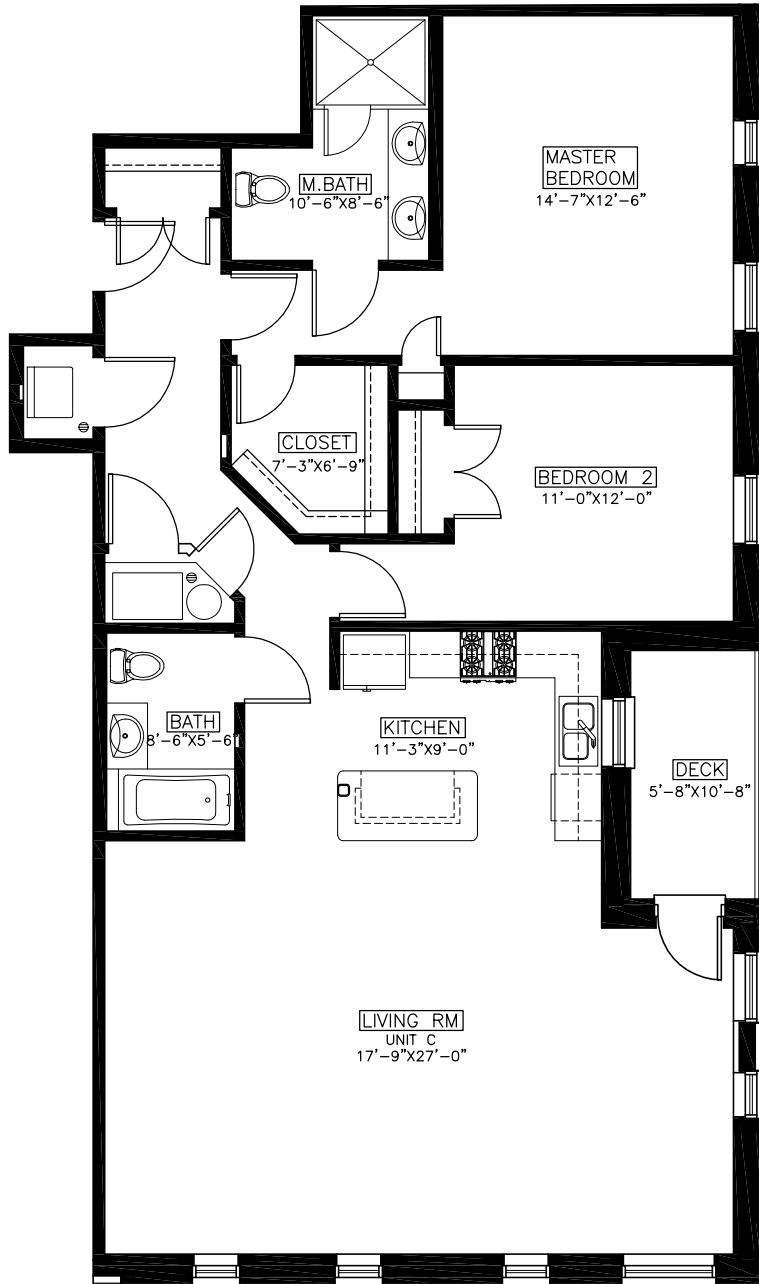

1554 NORTH TALMAN AVE

N. TALMAN AVE

W. NORTH AVE

TYP FLOOR KEY PLAN

UNIT C 2ND - 6TH FLOOR PLAN