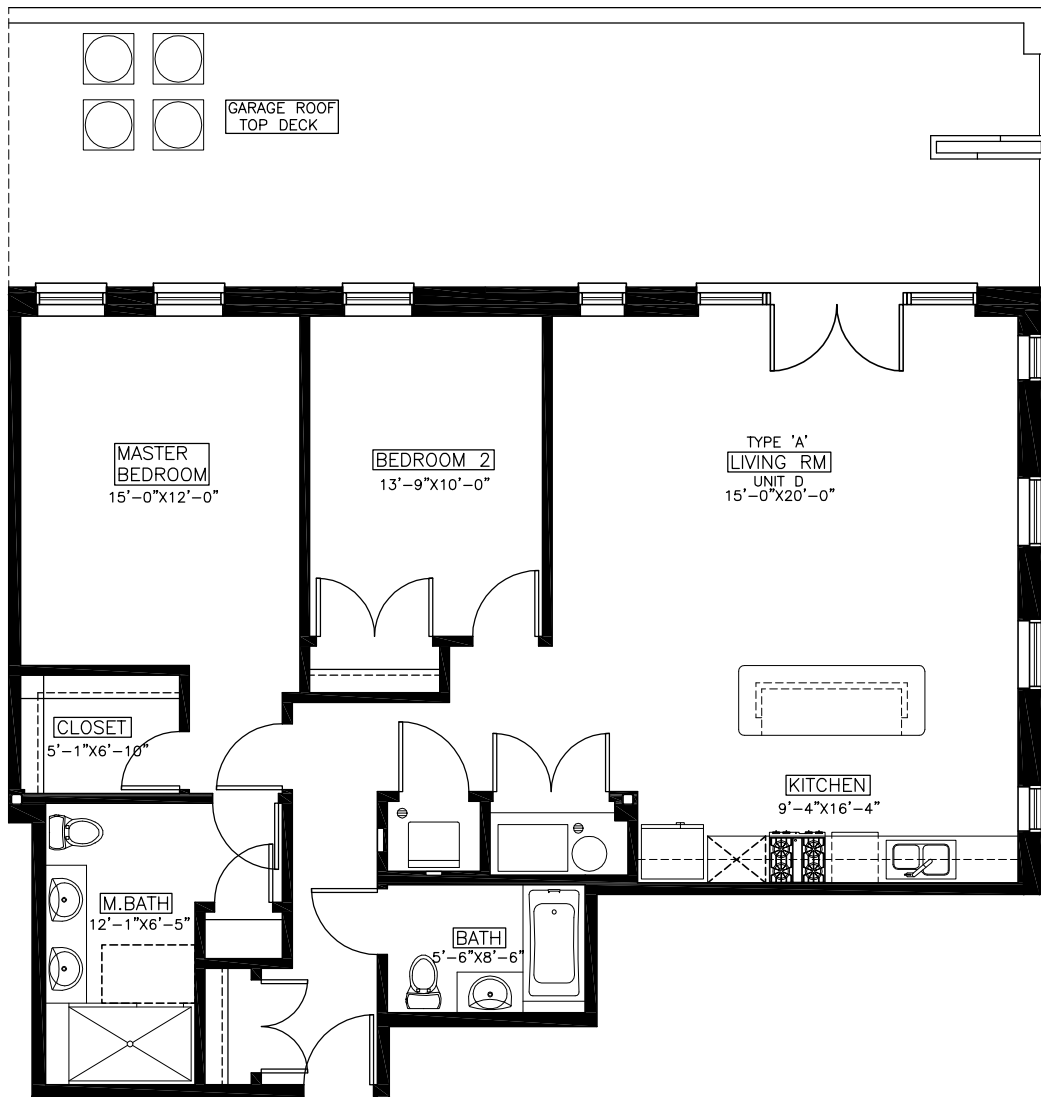

1554 NORTH TALMAN AVE

TYP FLOOR KEY PLAN

UNIT D 2ND FLOOR PLAN