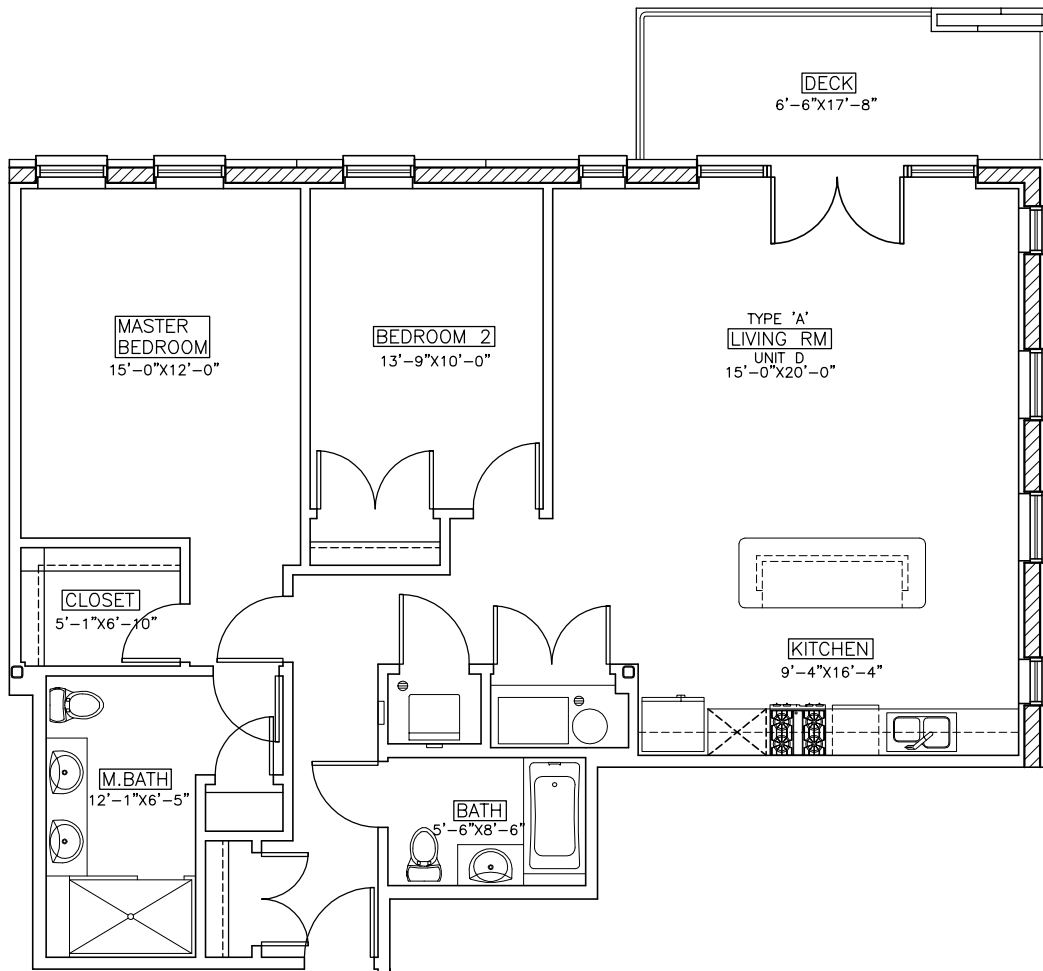

1554 NORTH TALMAN AVE

N. TALMAN AVE

W. NORTH AVE

TYP FLOOR KEY PLAN

UNIT D 3RD - 6TH FLOOR PLAN